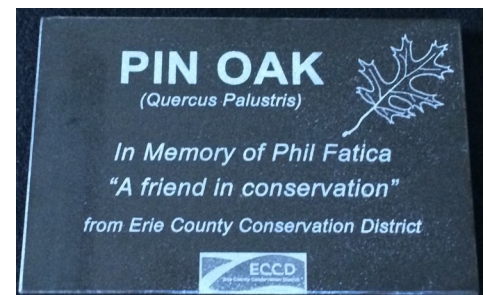

WE PLANT IT

Your tree will be planted by a professional landscaper in the fall season