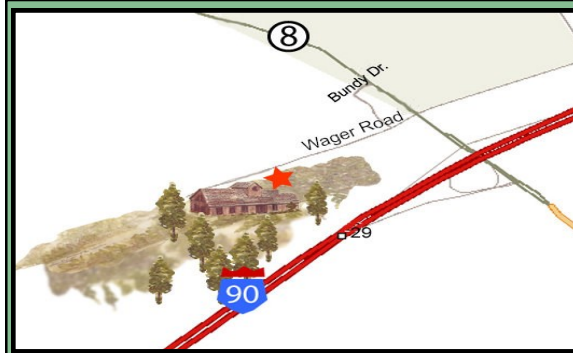

Cost: \$500

Includes: your choice of tree, customized plaque, professional planting of your tree, and maintenance and care for the tree.

The Erie County Conservation District is a leading conservation organization in Erie County that provides assistance, management, and education for the wise use of our natural resources.