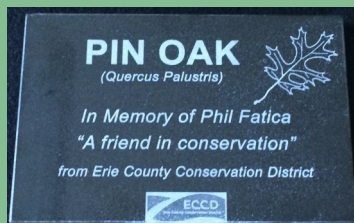

Three Easy Steps

1. **Choose your tree.** Pick from a list of Native Pennsylvania trees provided on the inside of this flyer
2. **Customize your plaque.** Please fill out the form on the back of this flyer and let us know what you would like on your tree's plaque.
3. **Planting day.** Following payment and collection of orders, a planting day is scheduled in the fall of each year. Each tree is professionally planted and mulched, and the customized plaque is added to the memorial

Cost: $500

Includes: your choice of tree, customized plaque, professional planting of your tree, and maintenance and care for the tree.

The Erie County Conservation District is a leading conservation organization in Erie County that provides assistance, management, and education for the wise use of our natural resources.

Office Hours:

M-Th: 8-4:30 F: 8-4

Location:

1927 Wager Road
Erie, PA 16509

Visit us at:

www.erieconservation.com
814-825-6403